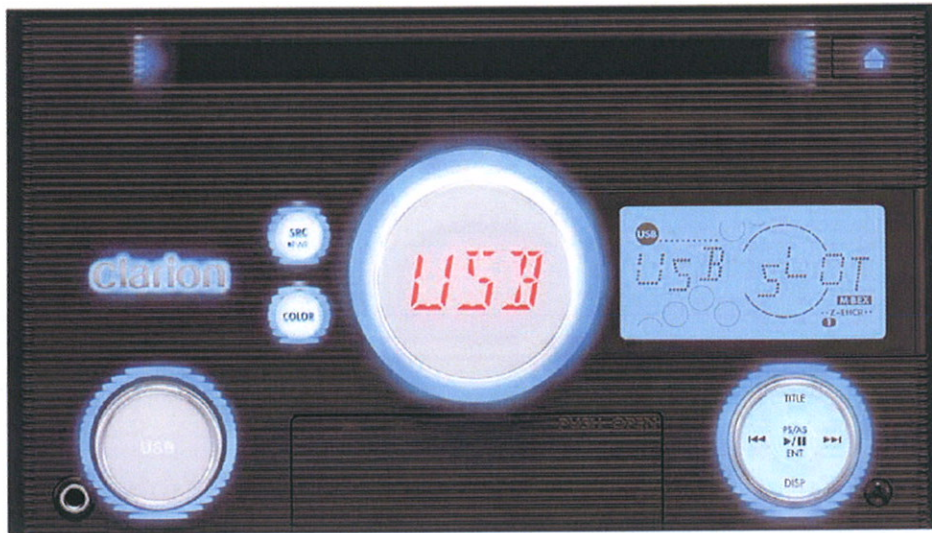

Clarion

DUB278RMP

2- DIN CD/USB/MP3/WMA/RECEIVER

DISPLAY & DESIGN

- Rotary volume control with source indicator
- 728 variable colour screen 2-line
- LCD display (13 x 8 seg)
- Screen saver
- Dimmer (display and buttons)

AUDIO FEATURES

- 2V / 4ch RCA line out (F-2ch + R-2ch)
- Digital Z-Enhancer (B-Boost, Excite, Impact)
- Magna BASS EX (50Hz +10 dB boost)
- MOS-FET 4 x 50 W high power output
- AUX input (front)

USB-COMPATIBILITY

- USB port on front panel for portable player and extended USB capacity:
 - 255 folder
 - 15,000 tracks
 - 15,000 max. supported files
- MP3 / WMA
- ID-3 tag compatible

CD-MECHANISM

- CD / CD-R / CD-RW play back
- MP3 / WMA
- ID3-Tag compatible

TUNER

- RDS EON Tuner (FM/MW/LW) with PTY
- Radio text function
- FM noise blanker
- 24 stations memory (18FM / 6AM)
- Auto store, Preset scan, Seek manual

GENERAL

- Phone mute input
- OEM steering remote control input (mini jack on chassis)
- Blinking LED
- Remote control included (RCB176)